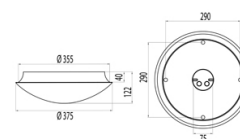

Förpackning: 6/1/42
Enhet: st

Tekniska uppgifter

Elektriska värden

Effektfaktor (cos f) 0.9
Spänning 230 V

Betyg

Kapslingsklass IP54
Effekt 17 W
Skyddsklass II
ETIM 7 EC002892

Mekanisk

Slagtålighet -

Dimensioner

Längd 375 mm
Höjd 122 mm
Bredd 375 mm
Vikt 1.4 kg

Temperaturer

Drifttemperatur -20 ... 30 °C

Teknisk information

Styrning -
Lampsockel LED-mod
Ljuskällor antal och effekt (W) 1x17
Ljuskälla (ILCOS) DS
Ljuskälla LED

AL375LED20

Suitable for light line configuration

Material cover	Plastic, opal
Fit for monitor workplace	
Type of grid	None
Reflector	None
Light sharing	Symmetric
Radiation angle	Open beam
Light outlet	Direct
Length	375 mm
Width	375 mm
Height/depth	122 mm
Built-in height/depth	40 mm
Built-in diameter	355 mm
With movement sensor	
With light sensor	
Protection class	II
Degree of protection (IP)	IP54
Fire resistance "D"	
Build in insulated ceiling, fire-resistance "F with roof"	x
Ambient temperature	-20 ... 30 °C
Filament test according to IEC 60695-2-10	None
System power	17 W
With air slots	
Voltage type	AC
Effective luminous flux	1520 lm
Colour of light	White
Colour rendering index CRI	80-89